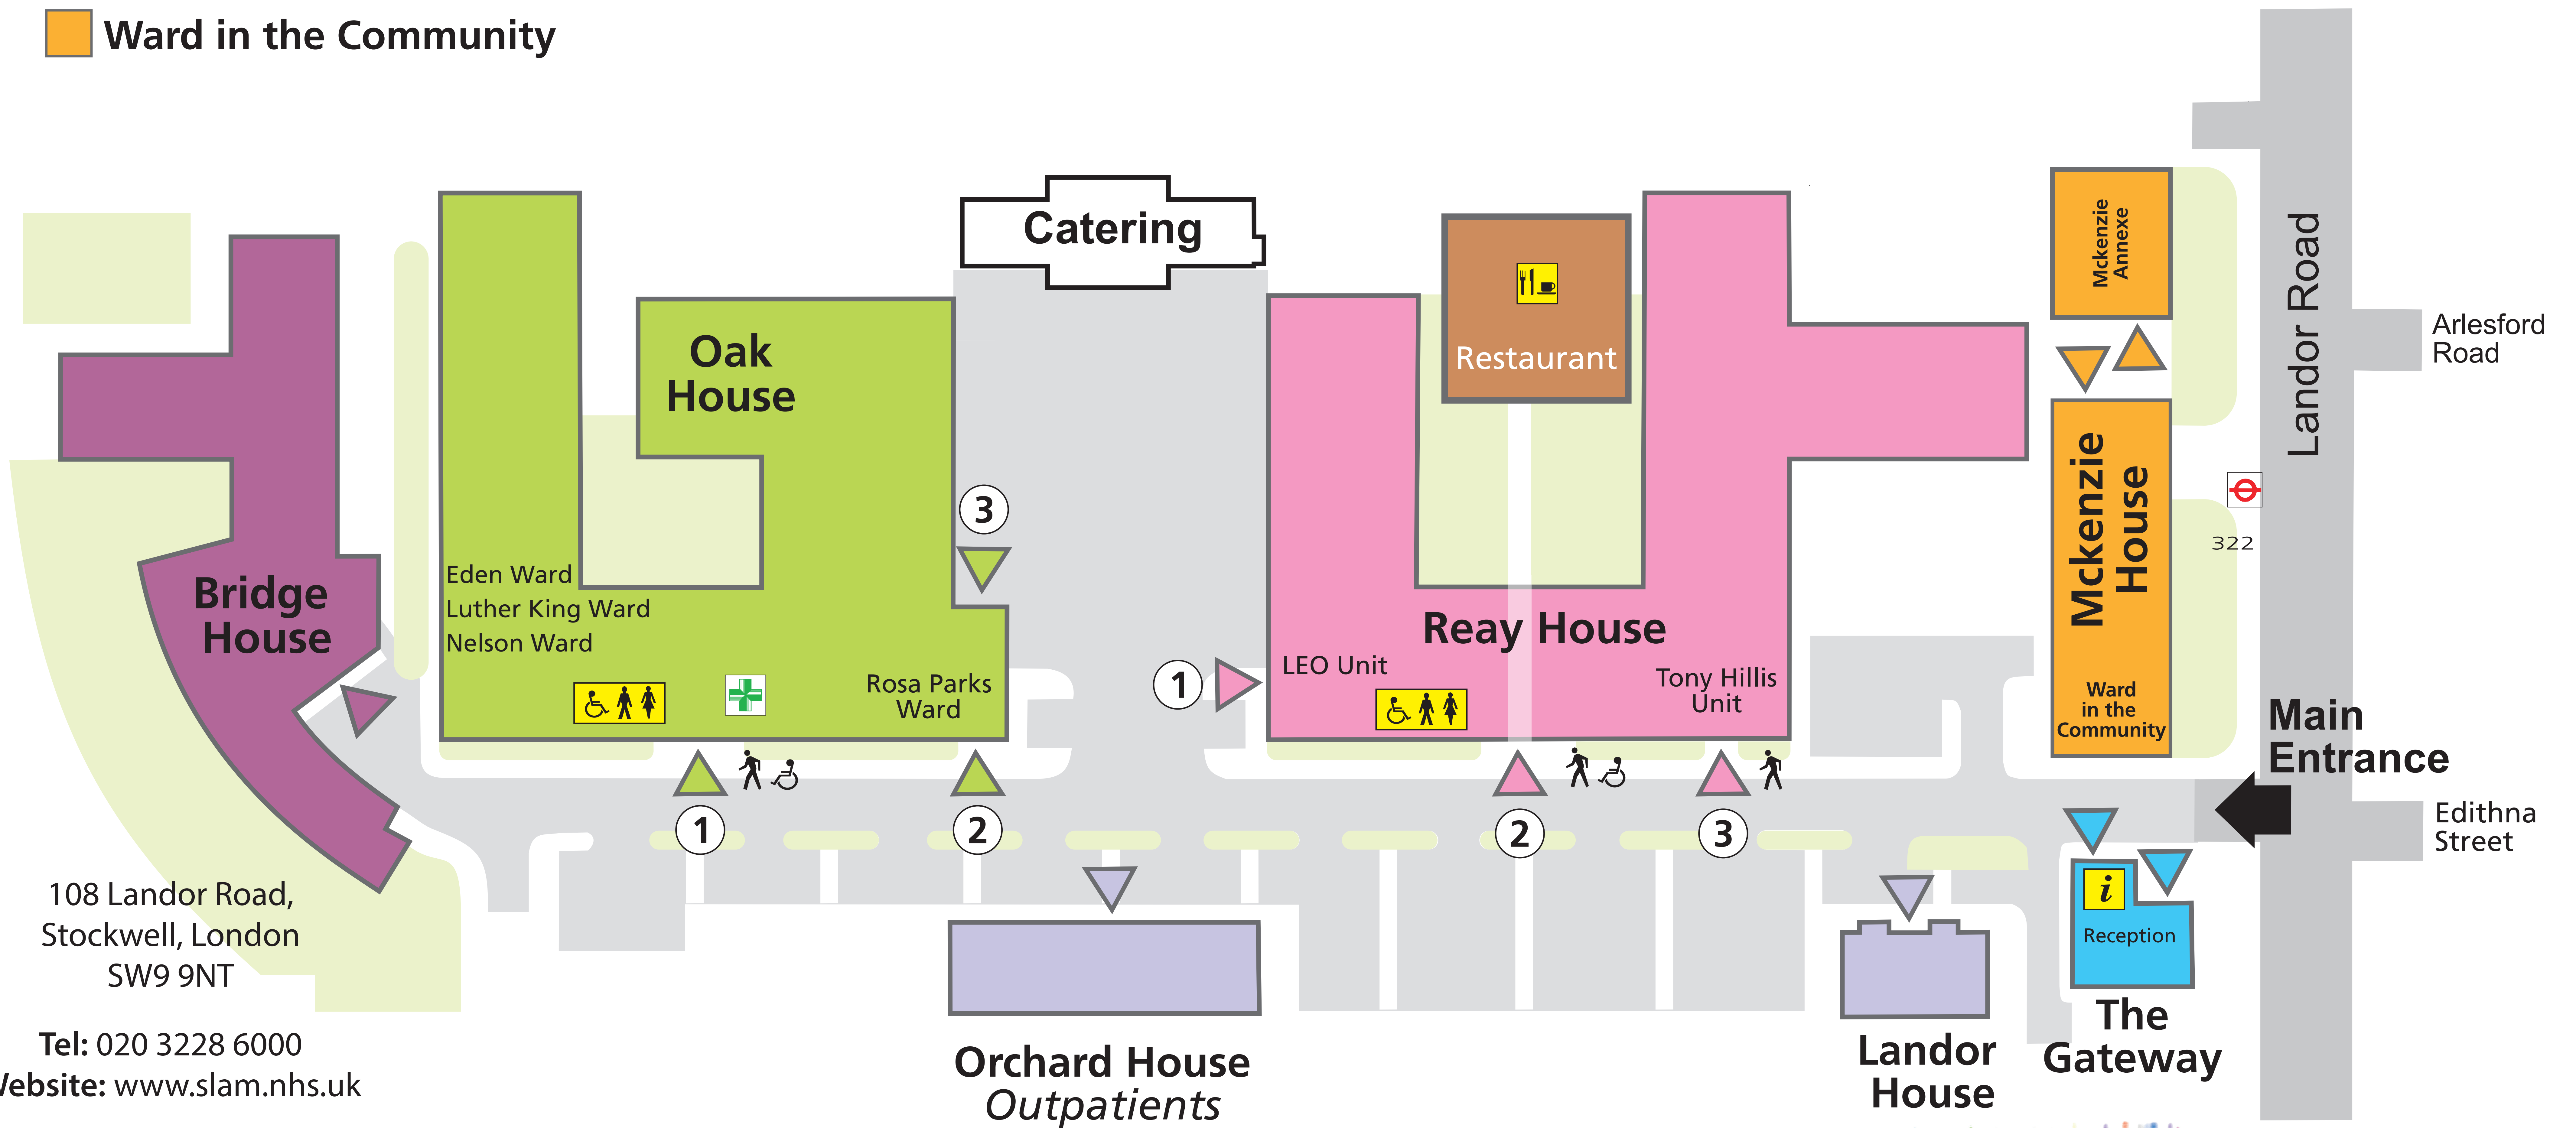

Lambeth Hospital

- Bridge House
- Landor House
- McKenzie House
- Oak House
- Orchard House
- Reay House
- The Gateway
- Ward in the Community

Key

	Site Entrance		Main Reception		Bus Stops
	Footpaths		Restaurant		Disabled Parking
	Building Entrances		Toilets		Visitor Parking
	Disabled Access				